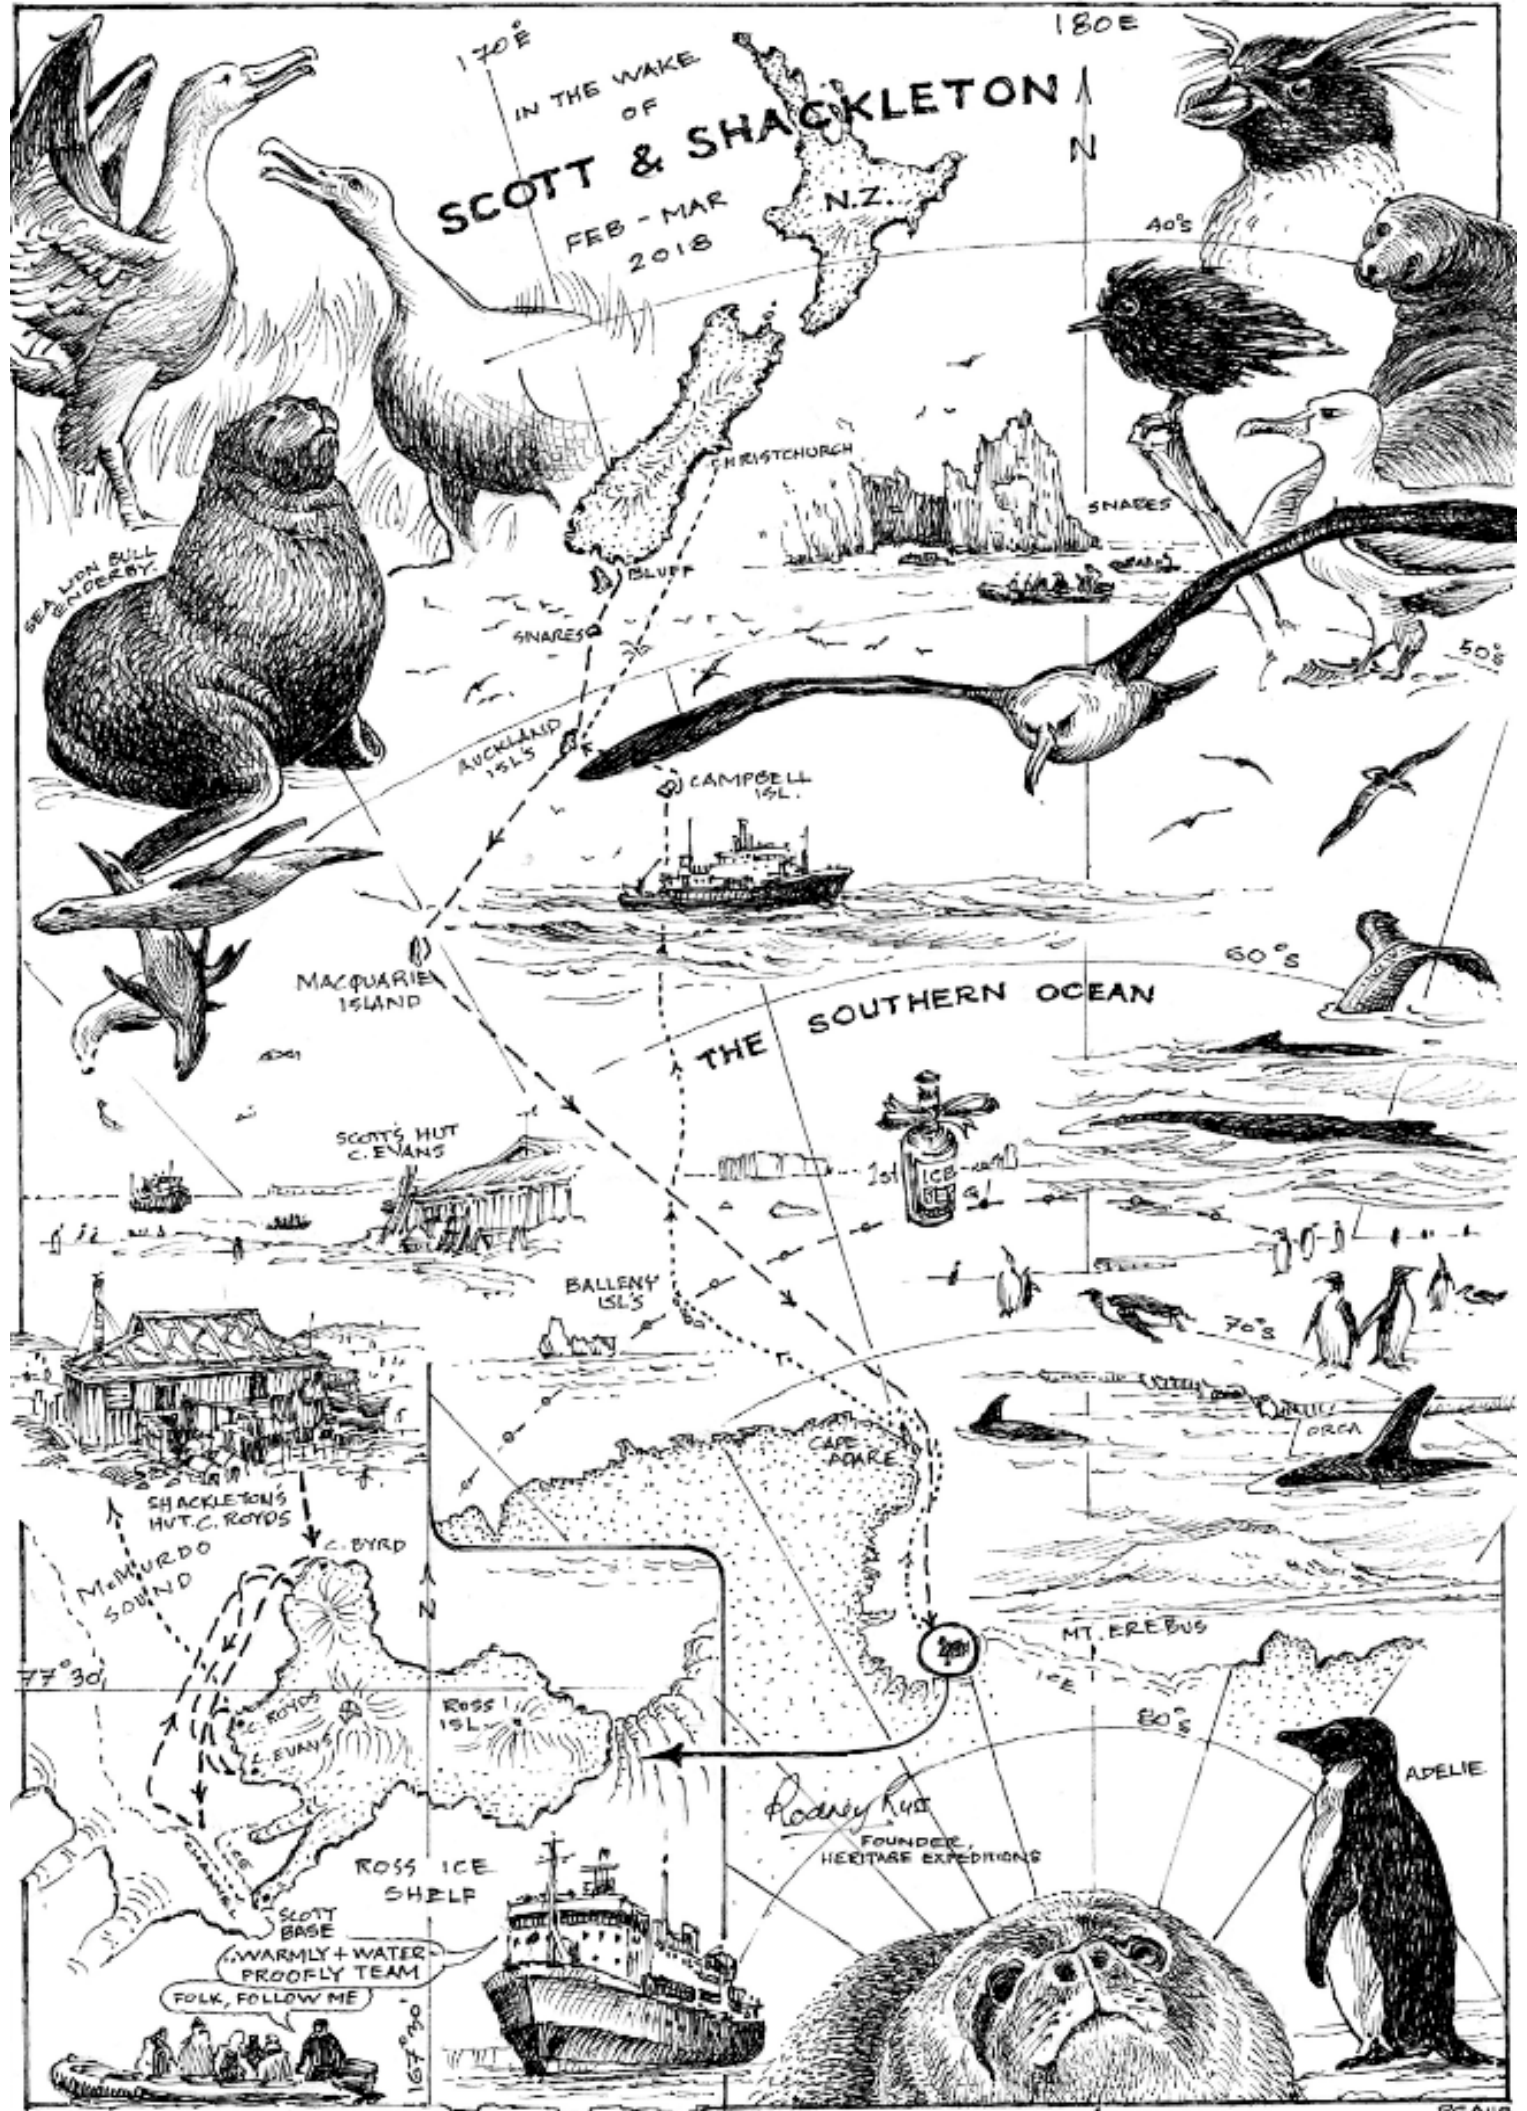

IN THE WAKE OF
SCOTT & SHACKLETON

FEB - MAR
2018

MACQUARIE ISLAND

SCOTT'S HUT
C. EVANS

BALLENY ISLS

THE SOUTHERN OCEAN

SHACKLETON'S HUT
C. ROYDS

ROSS ICE SHELF

SCOTT BASE
WARMLY + WATER-PROOF TEAM
FOLK, FOLLOW ME

POARBY HUT
FOUNDER, HERITAGE EXPEDITIONS

SOE1879

SOUTH POLE

PSA'18